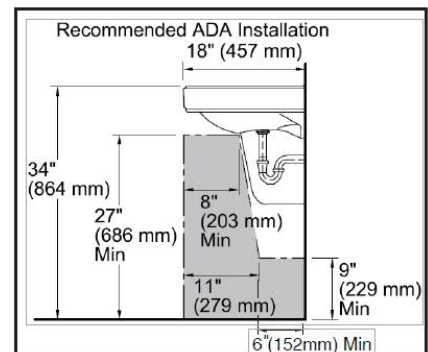

Features:

- 20" x 18" Back Splash Lavatory
- 1 Hole (12-651)
- 4" Centers (12-654)
- 8" Centers (12-658)
- 15" x 10" Bowl
- Two Integral Self-Draining Soap Dishes
- Back Overflow
- Fast Aligning One-Piece Wall Hanger
- Punched for use with Concealed Carrier
- ADA Compliant

Dimensions:

- Height 13"
- Width 20 1/4"
- Depth 18 1/2"
- Back Splash Height 4 1/4"
- Shipping Weight 37 lbs

Catalog # 12-654 Shown

www.gerberonline.com

MONTICELLO II™

12-651 / 12-654 / 12-658
Splash Back Lavatory

NOTES:
 All dimensions are in inches.
 *Punched for use with concealed carrier.
 (Can be used with bracket carriers.)
 Illustrations may not be drawn to scale.
PLUMBERS NOTE:
 Provide suitable reinforcement for all wall supports.

IMPORTANT:
 Dimensions of fixtures are nominal and may vary within the range of tolerances established by ASME Standard A 112.19.2.