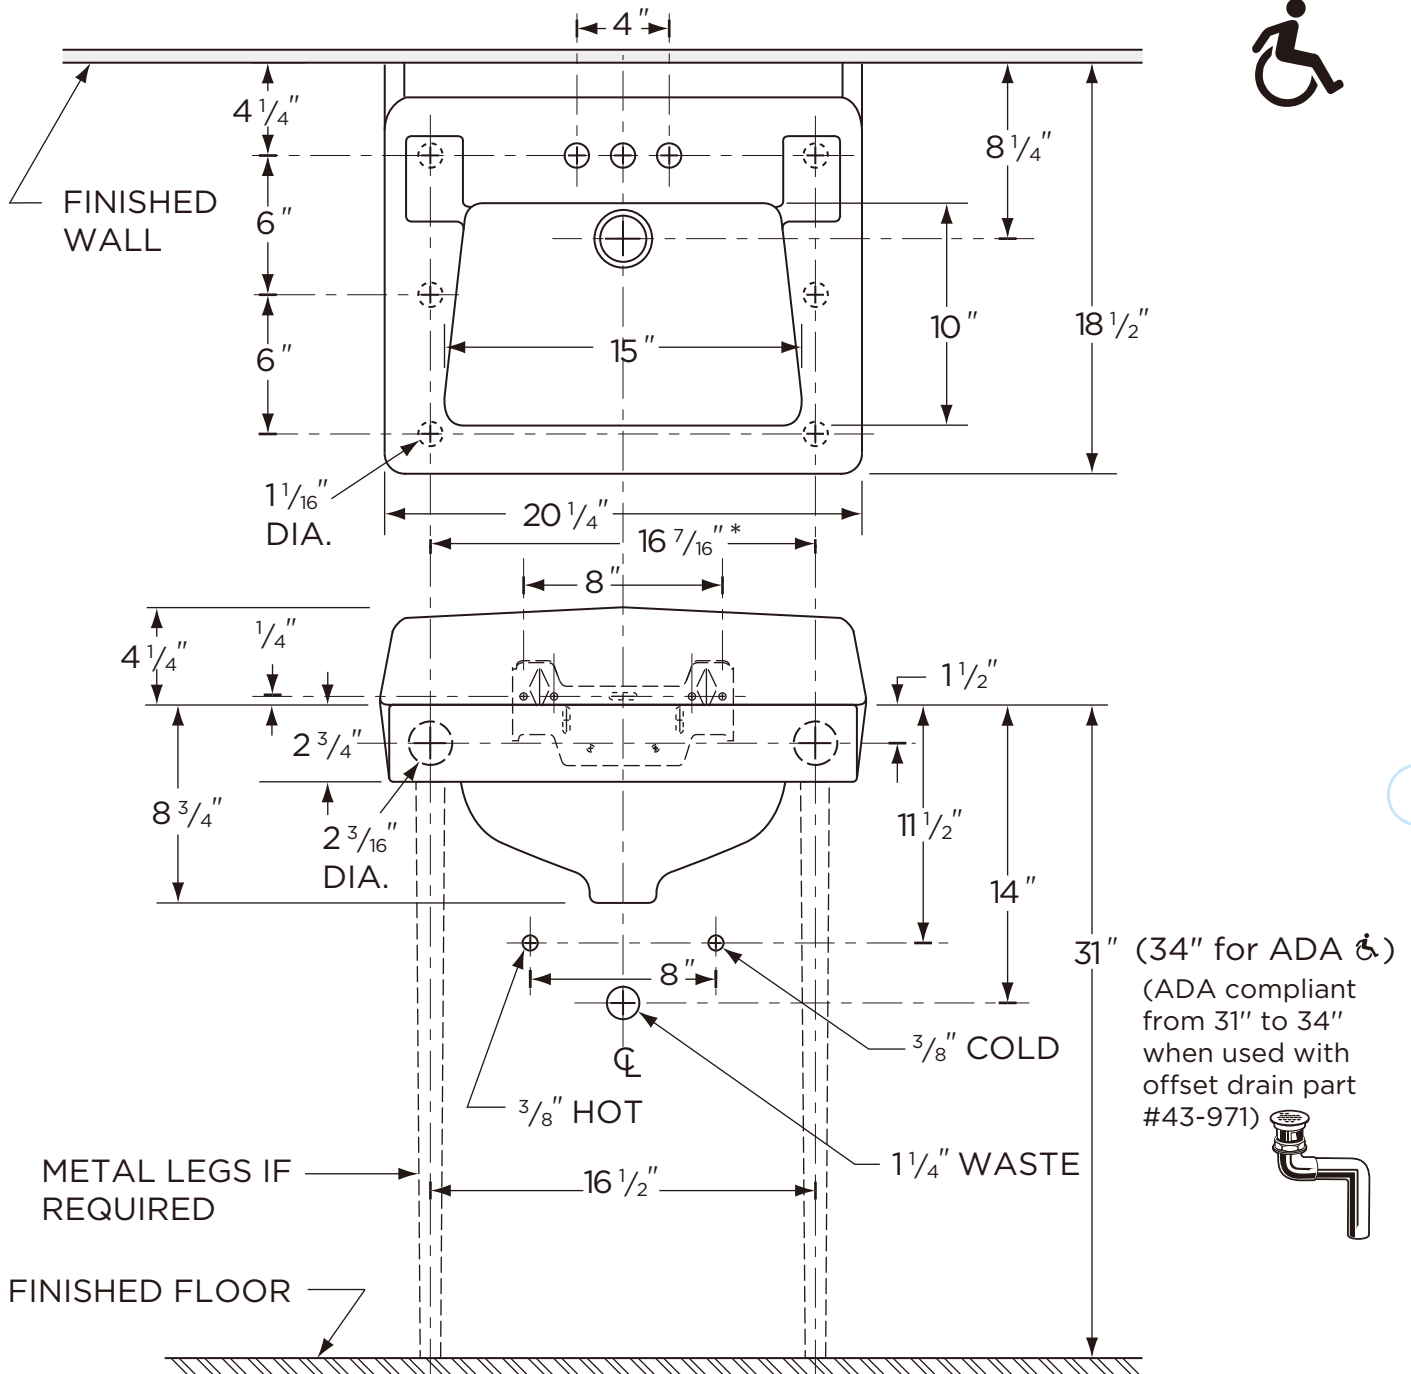

Features:

- 20" x 18" Back Splash Lavatory
- 1 Hole (12-651)
- 4" Centers (12-654)
- 8" Centers (12-658)
- 15" x 10" Bowl
- Two Integral Self-Draining Soap Dishes
- Back Overflow
- Fast Aligning One-Piece Wall Hanger
- Punched for use with Concealed Carrier
- ADA Compliant

Dimensions:

- Height 13"
- Width 20 1/4"
- Depth 18 1/2"
- Back Splash Height 4 1/4"
- Shipping Weight 37 lbs

Catalog # 12-654 Shown

www.gerberonline.com

MONTICELLO II™

12-651 / 12-654 / 12-658
Splash Back Lavatory

NOTES:
 All dimensions are in inches.
 *Punched for use with concealed carrier.
 (Can be used with bracket carriers.)
 Illustrations may not be drawn to scale.
PLUMBERS NOTE:
 Provide suitable reinforcement for all wall supports.

IMPORTANT:
 Dimensions of fixtures are nominal and may vary within the range of tolerances established by ASME Standard A 112.19.2.