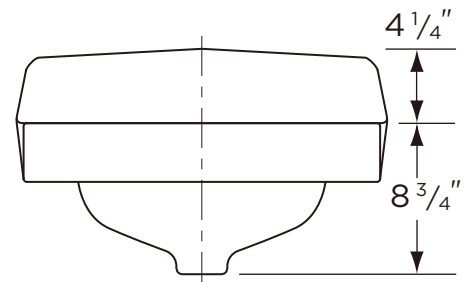

Features:

- 20" x 18" Back Splash Lavatory
- 1 Hole (12-651)
- 4" Centers (12-654)
- 8" Centers (12-658)
- 15" x 10" Bowl
- Two Integral Self-Draining Soap Dishes
- Back Overflow
- Fast Aligning One-Piece Wall Hanger
- Punched for use with Concealed Carrier
- ADA Compliant

Dimensions:

- Height 13"
- Width 20 1/4"
- Depth 18 1/2"
- Back Splash Height 4 1/4"
- Shipping Weight 37 lbs

Catalog # 12-654 Shown

www.gerberonline.com

MONTICELLO II™

12-651 / 12-654 / 12-658
Splash Back Lavatory