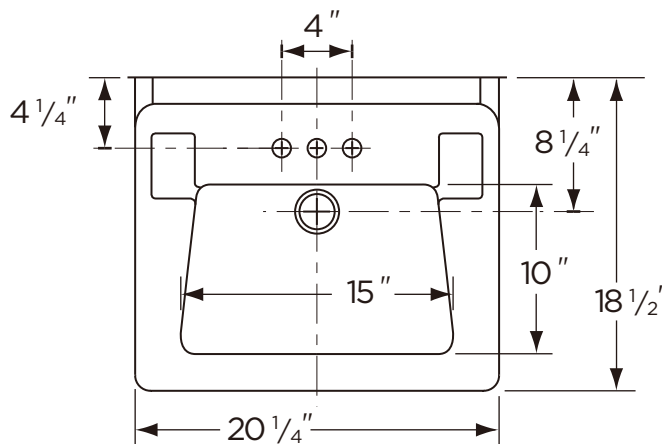

Features:

- 20" x 18" Back Splash Lavatory
- 1 Hole (12-651)
- 4" Centers (12-654)
- 8" Centers (12-658)
- 15" x 10" Bowl
- Two Integral Self-Draining Soap Dishes
- Back Overflow
- Fast Aligning One-Piece Wall Hanger
- Punched for use with Concealed Carrier
- ADA Compliant

Dimensions:

- Height 13"
- Width 20 1/4"
- Depth 18 1/2"
- Back Splash Height 4 1/4"
- Shipping Weight 37 lbs

Catalog # 12-654 Shown

www.gerberonline.com

MONTICELLO II™

12-651 / 12-654 / 12-658
Splash Back Lavatory

NOTES:
 All dimensions are in inches.
 *Punched for use with concealed carrier.
 (Can be used with bracket carriers.)
 Illustrations may not be drawn to scale.
PLUMBERS NOTE:
 Provide suitable reinforcement for all wall supports.

IMPORTANT:
 Dimensions of fixtures are nominal and may vary within the range of tolerances established by ASME Standard A 112.19.2.