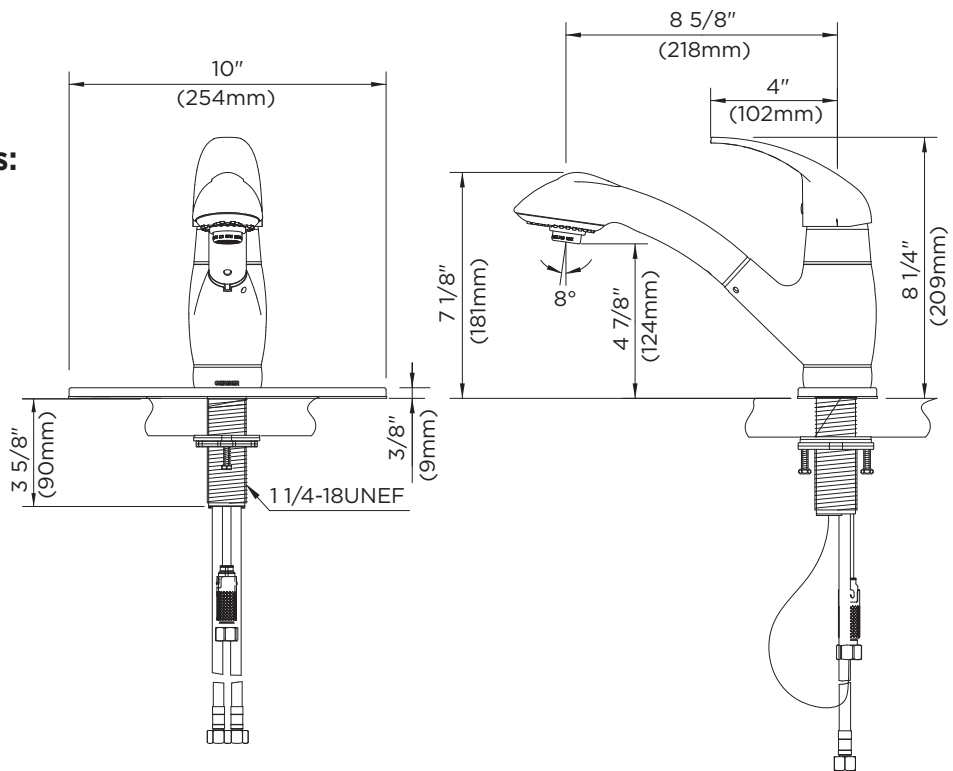

GERBER

40-166 Series Viper™ Single Handle Pull-Out Kitchen Faucet

Features:

- 1 or 3 hole installation
- Ceramic disc cartridge, G0092298, w/temp limit stop
- Two function spray head with spray and aerated flow
- 1.75 gpm (6.6 L/min) maximum aerator GA50017955N @ 60 psi
- Chrome, stainless steel or tumbled bronze finish
- Lead free waterway per NSF/ANSI 372
- Fully ADA compliant
- Limited lifetime warranty
- Meets CEC requirements

Standards & Certifications:

- ASME A112.18.1
- NSF/ANSI 372
- IAPMO/cUPC
- ICC/ANSI A117.1
- Mass Code

Catalog Numbers:

- **40-166** Chrome
- **40-166-SS** Stainless Steel
- **40-166-BR** Tumbled Bronze

Prefixes Available:

None

Suffixes Available:

SS: Stainless Steel
BR: Tumbled Bronze

Job Name	
Date	
Model Specified	
Quantity	
Customer	
Contractor	
Architect/engineer	

Gerber Toll Free Technical Support: 1-888-648-6466
www.gerberonline.com