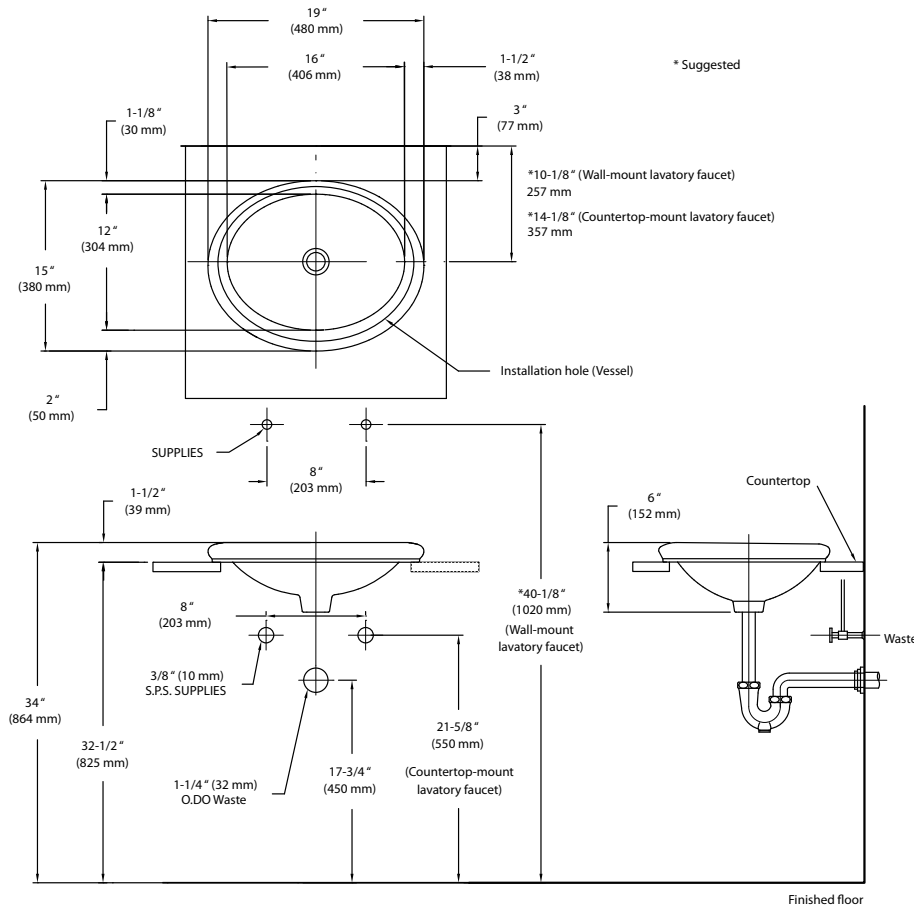

242 Enso™

Vitreous China, Self-rimming, Drop-in Lavatory

Features

- 19" x 15" drop-in lavatory
- 16" x 12" basin
- Lavatory can be used with wall-mounted faucets
- The Mansfield® limited lifetime warranty
- Available in White and Biscuit

Model 242
(Less faucet, drain
assembly and supply)

Components

Model #	Description	Codes/Standards
242	Drop-in lavatory. Less faucet, drain assembly and supply.	

Specifications

Model #	Description	Codes/Standards
242	Drop-in lavatory	

Specification	Description	Specification	Description
Material	Vitreous China	Shipping Weight	14.5 lbs. (7 kg)
Warranty	Vitreous China - Limited Lifetime		

Technical Information

See our complete line of acrylic and vitreous china bathroom fixtures, plastic tank trim and plumbing products.

These dimensions are nominal and subject to change without notice.

Fixture performance and specifications meet or exceed ASME A112.19.2-2008/CSA B45.1-08 standards, and other state and local codes.